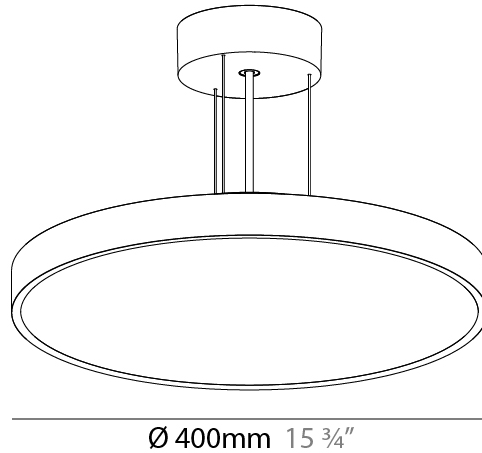

GENERAL

Series: Sign Diva
Subseries: Sign Diva Korona
Brand: Prolicht
Division: Architectural
Mounting Type: Suspension
Mounting Location: Ceiling
Subcategory: Pendant

PHYSICAL

Shape: Round
Diameter (mm): 400
Diameter (in): 15 3/4
Height (mm): 86
Height (in): 3 3/8
Light Distribution: Direct / Indirect
Weight (kg): 3.728
Weight (lbs): 8.22
Diffuser: PMMA - Opal / Micro-Prism / Sparkling Secret / Vintage Industrial
Fixture Finish: SSR / BKV / CWI / CRY / HAB / LAG / UFT / ITA / RUA / RUR / MIC / FTG / MYG / TWT / LOD / PUS / FRO / FUP / KIA / POP / BLS / SPG / MEY / GOH / GUM / CHC / COM / ABZ / JAG / OBR / MOS / ROR
Fixture Material: Extruded Aluminum / Steel
Cable Details: 2,000mm/78 3/4" or 6,000mm/236 1/4" Transparent Cable

ELECTRICAL

Lamp Type: LED (Zhaga Standard)
Input Wattage (W): 31.1
Total Output Wattage (W): 18 / 13
Dimming: Tri-Mode (Non-Dimming and Phase Dimming (120Vac only) and 0-10V Dimming)
Driver Included: Yes
Driver Location: Integrated
Driver Type: Constant Current - Universal
Driver Class: Class 2
Input Voltage (V): 120 - 277
Constant Current (MA): 500 / 350

LED

Color Temperature (°K): 2700 / 3000 / 3500 / 4000
Max. Delivered Lumen (lm): 3049 / 2651 / 2681 / 2736
Nominal Lumen (lm): 4182 / 4142 / 4189 / 4275
CRI: >90 CRI
Lamp Life (hrs): 50000

OPTICAL

RATINGS AND CERTIFICATIONS

Certified By: Certified for North American Standards
IP rating: IP20

51mm 2"
86mm 3 3/8"   2000-6000mm max.