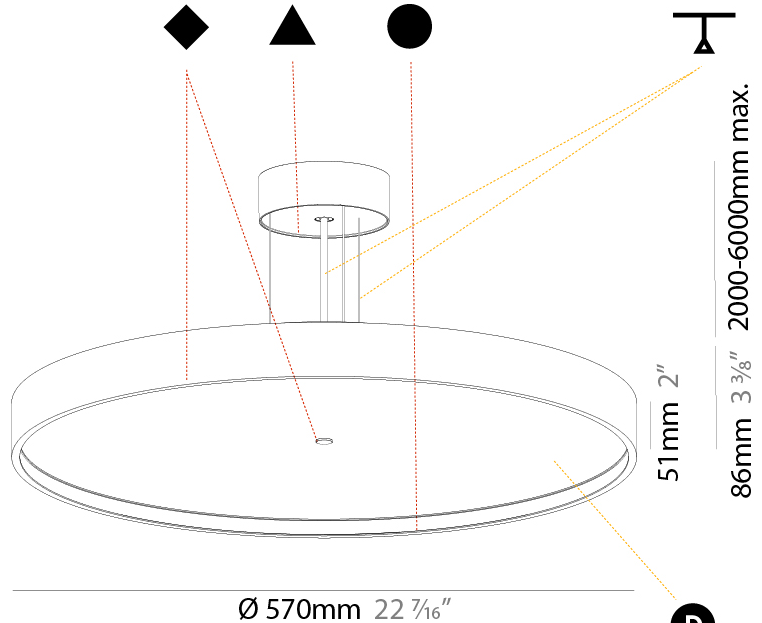

GENERAL

Series: Sign Diva
Subseries: Sign Diva Korona
Brand: Prolicht
Division: Architectural
Mounting Type: Suspension
Mounting Location: Ceiling
Subcategory: Pendant

PHYSICAL

Shape: Round
Diameter (mm): 570
Diameter (in): 22 7/16
Height (mm): 86
Height (in): 3 3/8
Light Distribution: Direct / Indirect
Weight (kg): 8.812
Weight (lbs): 19.43
Diffuser: PMMA - Opal / Micro-Prism / Sparkling Secret / Vintage Industrial
Fixture Finish: SSR / BKV / CWI / CRY / HAB / LAG / UFT / ITA / RUA / RUR / MIC / FTG / MYG / TWT / LOD / PUS / FRO / FUP / KIA / POP / BLS / SPG / MEY / GOH / GUM / CHC / COM / ABZ / JAG / OBR / MOS / ROR
Fixture Material: Extruded Aluminum / Steel
Cable Details: 2,000mm/78 3/4" or 6,000mm/236 1/4" Transparent Cable

ELECTRICAL

Lamp Type: LED (Zhaga Standard)
Input Wattage (W): 67
Total Output Wattage (W): 60.9
Dimming: Tri-Mode (Non-Dimming and Phase Dimming (120Vac only) and 0-10V Dimming)
Driver Included: Yes
Driver Location: Integrated
Driver Type: Constant Current - Universal
Driver Class: Class 2
Input Voltage (V): 120 - 277
Constant Current (MA): 350

LED

Color Temperature (°K): 2700 / 3000 / 3500 / 4000
Max. Delivered Lumen (lm): 6632 / 6728 / 6812 / 6951
Nominal Lumen (lm): 9097 / 9229 / 9344 / 9535
CRI: >90 CRI
Lamp Life (hrs): 50000

OPTICAL

RATINGS AND CERTIFICATIONS

Certified By: Certified for North American Standards
IP rating: IP20

A

D