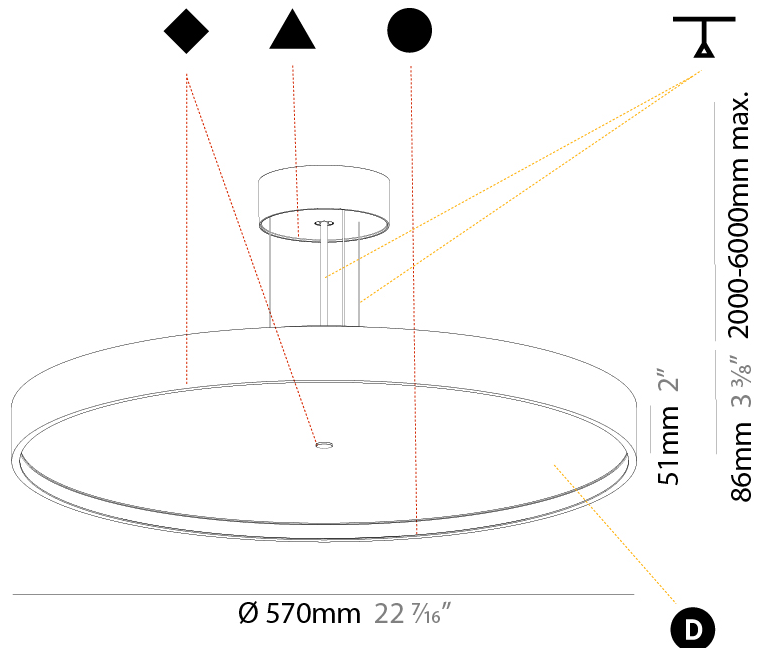

GENERAL

Series: Sign Diva
Subseries: Sign Diva Korona
Brand: Prolicht
Division: Architectural
Mounting Type: Suspension
Mounting Location: Ceiling
Subcategory: Pendant

PHYSICAL

Shape: Round
Diameter (mm): 570
Diameter (in): 22 7/16
Height (mm): 86
Height (in): 3 3/8
Light Distribution: Direct
Weight (kg): 8.067
Weight (lbs): 17.78
Diffuser: PMMA - Opal / Micro-Prism / Sparkling Secret / Vintage Industrial
Fixture Finish: SSR / BKV / CWI / CRY / HAB / LAG / UFT / ITA / RUA / RUR / MIC / FTG / MYG / TWT / LOD / PUS / FRO / FUP / KIA / POP / BLS / SPG / MEY / GOH / GUM / CHC / COM / ABZ / JAG / OBR / MOS / ROR
Fixture Material: Extruded Aluminum / Steel
Cable Details: 2,000mm/78 3/4" or 6,000mm/236 1/4" Transparent Cable

ELECTRICAL

Lamp Type: LED (Zhaga Standard)
Input Wattage (W): 49
Total Output Wattage (W): 46.9
Dimming: Tri-Mode (Non-Dimming and Phase Dimming (120Vac only) and 0-10V Dimming)
Driver Included: Yes
Driver Location: Integrated
Driver Type: Constant Current - Universal
Driver Class: Class 2
Input Voltage (V): 120 - 277
Constant Current (MA): 350

LED

Color Temperature (°K): 2700 / 3000 / 3500 / 4000
Max. Delivered Lumen (lm): 4978 / 5337 / 5384 / 5494
Nominal Lumen (lm): 6199 / 6646 / 6705 / 6842
CRI: >90 CRI
Lamp Life (hrs): 50000

OPTICAL

RATINGS AND CERTIFICATIONS

Certified By: Certified for North American Standards
IP rating: IP20