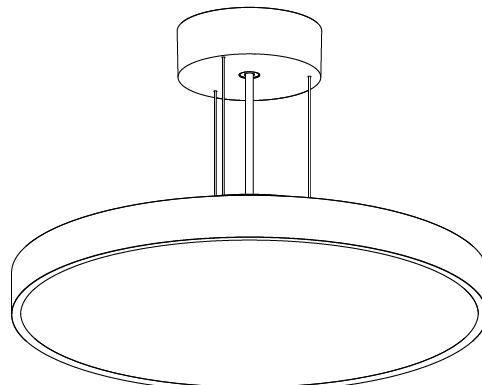

GENERAL

Series: Sign Diva
Subseries: Sign Diva Korona
Brand: Prolicht
Division: Architectural
Mounting Type: Suspension
Mounting Location: Ceiling
Subcategory: Pendant

PHYSICAL

Shape: Round
Diameter (mm): 400
Diameter (in): 15 3/4
Height (mm): 86
Height (in): 3 3/8
Light Distribution: Direct
Weight (kg): 3.302
Weight (lbs): 7.28
Diffuser: PMMA - Opal / Micro-Prism / Sparkling Secret / Vintage Industrial
Fixture Finish: SSR / BKV / CWI / CRY / HAB / LAG / UFT / ITA / RUA / RUR / MIC / FTG / MYG / TWT / LOD / PUS / FRO / FUP / KIA / POP / BLS / SPG / MEY / GOH / GUM / CHC / COM / ABZ / JAG / OBR / MOS / ROR
Fixture Material: Extruded Aluminum / Steel
Cable Details: 2,000mm/78 3/4" or 6,000mm/236 1/4" Transparent Cable

ELECTRICAL

Lamp Type: LED (Zhaga Standard)
Input Wattage (W): 17
Dimming: Tri-Mode (Non-Dimming and Phase Dimming (120Vac only) and 0-10V Dimming)
Driver Included: Yes
Driver Location: Integrated
Driver Type: Constant Current - Universal
Driver Class: Class 2
Input Voltage (V): 120 - 277
Constant Current (MA): 500

LED

Color Temperature (°K): 2700 / 3000 / 3500 / 4000
Max. Delivered Lumen (lm): 1807 / 1943 / 1951 / 1991
Nominal Lumen (lm): 2250 / 2420 / 2430 / 2480
CRI: >90 CRI
Lamp Life (hrs): 50000

OPTICAL

RATINGS AND CERTIFICATIONS

Certified By: Certified for North American Standards
IP rating: IP20

51mm 2"
86mm 3 3/8"   2000-6000mm max.

Ø 400mm 15 3/4"