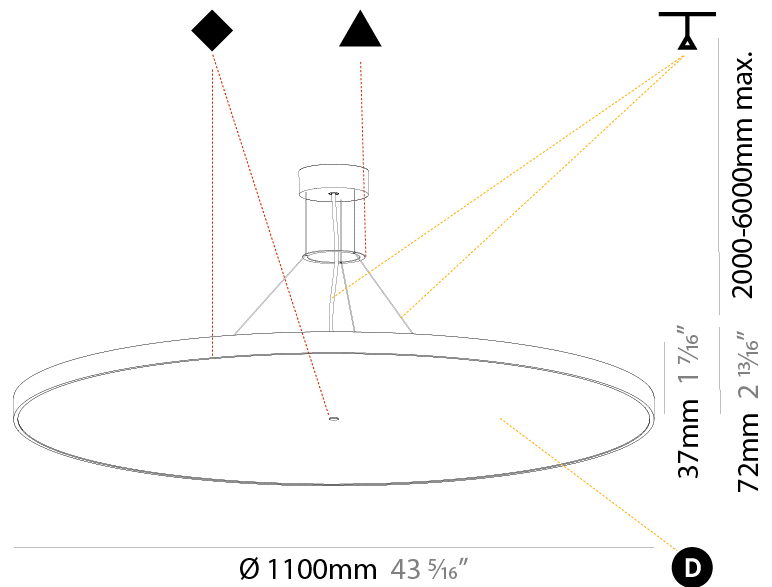

GENERAL

Series: Sign Diva
Subseries: Sign Diva
Brand: Prolicht
Division: Architectural
Mounting Type: Suspension
Mounting Location: Ceiling
Subcategory: Pendant

PHYSICAL

Shape: Round
Diameter (mm): 1100
Diameter (in): 43 ⁵/₁₆"
Height (mm): 86
Height (in): 3 ³/₈"
Light Distribution: Direct
Weight (kg): 19.475
Weight (lbs): 42.94
Diffuser: PMMA - Opal / Micro-Prism / Sparkling Secret / Vintage Industrial
Fixture Finish: SSR / BKV / CWI / CRY / HAB / LAG / UFT / ITA / RUA / RUR / MIC / FTG / MYG / TWT / LOD / PUS / FRO / FUP / KIA / POP / BLS / SPG / MEY / GOH / GUM / CHC / COM / ABZ / JAG / OBR / MOS / ROR
Fixture Material: Extruded Aluminum / Steel
Cable Details: 2,000mm/78 3/4" or 6,000mm/236 1/4" Transparent Cable

ELECTRICAL

Lamp Type: LED (Zhaga Standard)
Input Wattage (W): 169.4
Total Output Wattage (W): 134
Dimming: Tri-Mode (Non-Dimming and Phase Dimming (120Vac only) and 0-10V Dimming)
Driver Included: Yes
Driver Location: Integrated
Driver Type: Constant Current - Universal
Driver Class: Class 2
Input Voltage (V): 120 - 277
Constant Current (MA): 600

LED

Color Temperature (°K): 2700 / 3000 / 3500 / 4000
Max. Delivered Lumen (lm): 16140 / 19520 / 19933 / 20340
CRI: >90 CRI
Lamp Life (hrs): 50000

OPTICAL

RATINGS AND CERTIFICATIONS

Certified By: Certified for North American Standards
IP rating: IP20