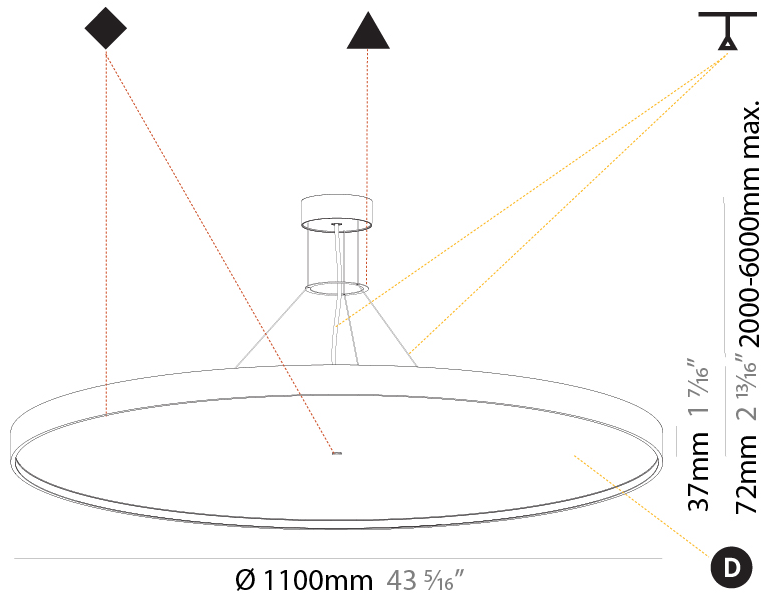

GENERAL

Series: Sign Diva
Subseries: Sign Diva
Brand: Prolicht
Division: Architectural
Mounting Type: Suspension
Mounting Location: Ceiling
Subcategory: Pendant

PHYSICAL

Shape: Round
Diameter (mm): 1100
Diameter (in): 43 ⁵/₁₆"
Height (mm): 72
Height (in): 2 ¹³/₁₆"
Light Distribution: Direct / Indirect
Weight (kg): 20.78
Weight (lbs): 45.81
Diffuser: PMMA - Opal / Micro-Prism / Sparkling Secret / Vintage Industrial
Fixture Finish: SSR / BKV / CWI / CRY / HAB / LAG / UFT / ITA / RUA / RUR / MIC / FTG / MYG / TWT / LOD / PUS / FRO / FUP / KIA / POP / BLS / SPG / MEY / GOH / GUM / CHC / COM / ABZ / JAG / OBR / MOS / ROR
Fixture Material: Extruded Aluminum / Steel
Cable Details: 2,000mm/78 3/4" or 6,000mm/236 1/4" Transparent Cable

ELECTRICAL

Lamp Type: LED (Zhaga Standard)
Input Wattage (W): 169.4 / 28.6
Total Output Wattage (W): 135 / 24
Dimming: Tri-Mode (Non-Dimming and Phase Dimming (120Vac only) and 0-10V Dimming)
Driver Included: Yes
Driver Location: Integrated
Driver Type: Constant Current - Universal
Driver Class: Class 2
Input Voltage (V): 120 - 277
Constant Current (MA): 600 / 350

LED

Color Temperature (*K): 2700 / 3000 / 3500 / 4000
Max. Delivered Lumen (lm): 20030 / 20610 / 21050 / 21480
CRI: >90 CRI
Lamp Life (hrs): 50000

OPTICAL

RATINGS AND CERTIFICATIONS

Certified By: Certified for North American Standards
IP rating: IP20