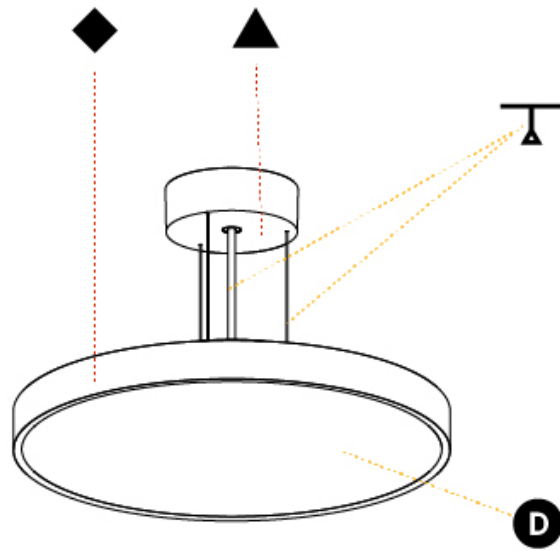

SIGN DIVA KORONA SUSPENSION

A300012-

PROJECT

TYPE

SPECIFIER

QUANTITY

DATE

A