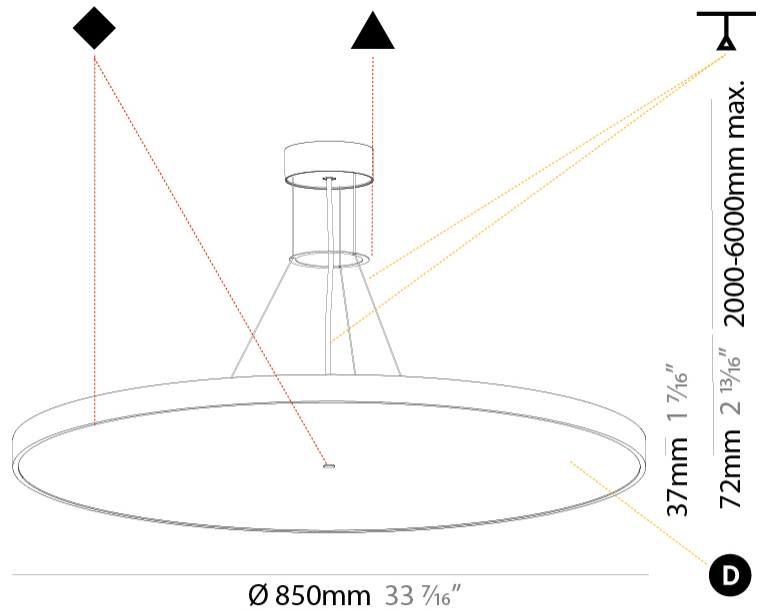

GENERAL

Series: Sign Diva
Subseries: Sign Diva
Brand: Prolicht
Division: Architectural
Mounting Type: Suspension
Mounting Location: Ceiling
Subcategory: Pendant

PHYSICAL

Shape: Round
Diameter (mm): 850
Diameter (in): 33 7/16
Height (mm): 72
Height (in): 2 13/16
Max. Overall Height (mm): 6072
Max. Overall Height (in): 239 1/16
Light Distribution: Direct
Weight (kg): 14.005
Weight (lbs): 30.88

Diffuser: PMMA - Opal / Micro-Prism / Sparkling Secret / Vintage Industrial

Fixture Finish: SSR / BKV / CWI / CRY / HAB / LAG / UFT / ITA / RUA / RUR / MIC / FTG / MYG / TWT / LOD / PUS / FRO / FUP / KIA / POP / BLS / SPG / MEY / GOH / GUM / CHC / COM / ABZ / JAG / OBR / MOS / ROR

Fixture Material: Extruded Aluminum / Steel

Cable Details: 2000mm or 6000mm Transparent Cable

ELECTRICAL

Lamp Type: LED (Zhaga Standard)
Input Wattage (W): 96.8
Total Output Wattage (W): 76.8
Dimming: Tri-Mode (Non-Dimming and Phase Dimming (120Vac only) and 0-10V Dimming)
Driver Included: Yes
Driver Location: Integrated
Driver Type: Constant Current - Universal
Driver Class: Class 2
Input Voltage (V): 120 - 277
Constant Current (MA): 600

LED

Color Temperature (°K): 2700 / 3000 / 3500 / 4000
Max. Delivered Lumen (lm): 7960 / 9950 / 10153 / 10360
CRI: >90 CRI
Lamp Life (hrs): 50000

OPTICAL

RATINGS AND CERTIFICATIONS

Certified By: Certified for North American Standards
IP rating: IP20